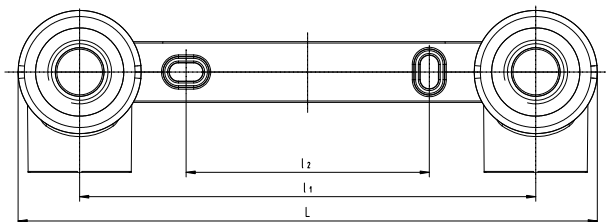

PP-R double elbow tap connector

for pipes d20-25 mm

Range extension

New products

Double elbow tap connector SDR 6

d x Rp	Item Code	D	D ₁	d	z	L	l ₁	l ₂	kg
20 x 1/2"	5155 29902	40,5	34	20	55	190	150	80	0,205
25 x 1/2"	5155 29904	40,5	34	25	55	190	150	80	0,202

- ◆ PP-R 100% virgin material RA130E by Borealis (premixed - no recycled material)
- ◆ Brass alloy quality complies with drinking water criteria of UBA (German Environment Agency)
- ◆ Secure grip of metal insert with polymer
- ◆ ISO 15874 class 1/10 bar
- ◆ Manufacturer's warranty: 10 years