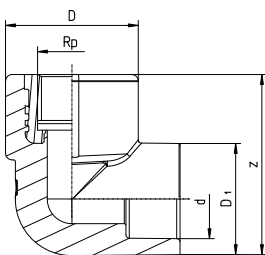

PP-R double elbow tap connector

for pipes d20-25 mm

Range extension

New products

Double elbow tap connector SDR 6

d x Rp	Item Code	D	D ₁	d	z	L	l ₁	l ₂	kg
20 x 1/2"	5155 29902	40,5	34	20	55	190	150	80	0,205
25 x 1/2"	5155 29904	40,5	34	25	55	190	150	80	0,202

- ◆ PP-R 100% virgin material RA130E by Borealis (premixed - no recycled material)
- ◆ Brass alloy quality complies with drinking water criteria of UBA (German Environment Agency)
- ◆ Secure grip of metal insert with polymer
- ◆ ISO 15874 class 1/10 bar
- ◆ Manufacturer's warranty: 10 years